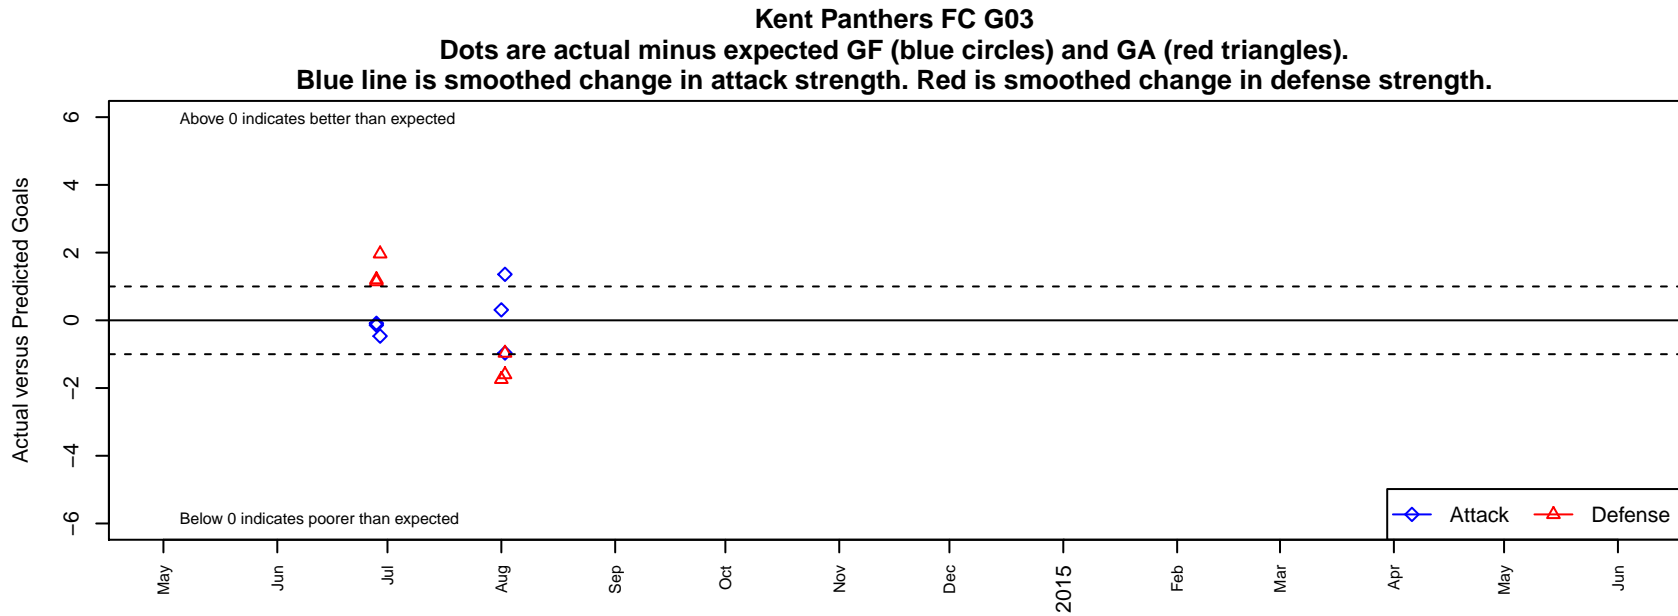

Kent Panthers FC G03

Kent, WA
G03 total strength=5
attack=0.06 defense=0.06

alt names used:
Panthers
Kent Panthers FC

Venues played:
2014 Westsound Summer Classic GU11
2014 Strawberry Classic GU11

date	home		away		venue	pred.home	pred.away
2014-08-02	Kent Panthers FC G03	2	Seagulls G03	5	2014 Strawberry Classic GU11	0.64	4.03
2014-08-02	Kent Panthers FC G03	1	La Liga G03	3	2014 Strawberry Classic GU11	1.97	1.40
2014-08-01	Kent Panthers FC G03	3	Team Mukilteo G03	5	2014 Strawberry Classic GU11	2.69	3.26
2014-06-29	Kent Panthers FC G03	0	Kitsap Alliance Black G03	0	2014 Westsound Summer Classic GU11	0.47	1.96
2014-06-28	Kitsap Alliance Red G03	6	Kent Panthers FC G03	0	2014 Westsound Summer Classic GU11	7.20	0.09
2014-06-28	Kent Panthers FC G03	0	Lakewood Phoenix FC G03	7	2014 Westsound Summer Classic GU11	0.14	8.14